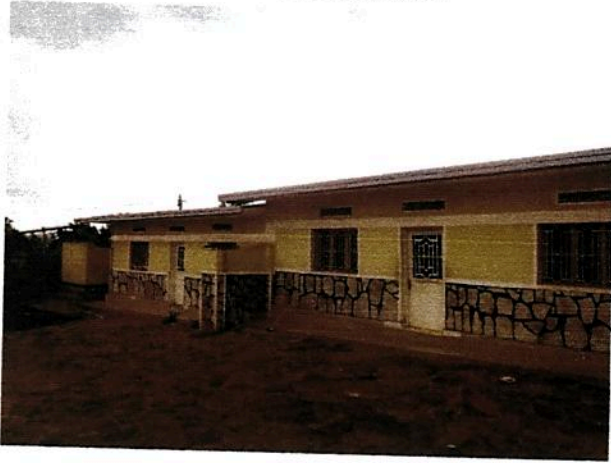

Directive pictures

Main House front side