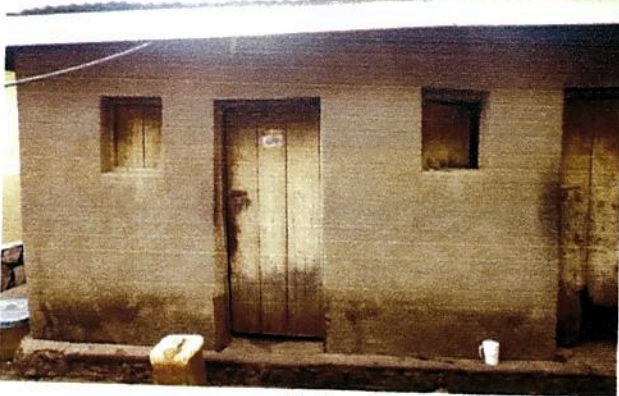

## 0. EXECUTIVE SUMMARY

Property Owner	KABALISA RICHARD
Purpose of Valuation	
Date of Inspection	09 APRIL , 2019
<b>PROPERTY IDENTITY</b>	
Property Type	Bungalow properties
Plot No.	3536
UPI	5/05/04/03/3536
Property Location	AT PLOT N°3536, UPI: 5/05/04/03/3536, NYAKARAMBI IVILLAGE, RUHANGA CELL, KIGINA SECTOR, KIREHE DISTRICT, IN EASTERN PROVINCE
Plot Size	595 m <sup>2</sup>
Land Tenure	Land lease 20 years
Land use	Per certificate of the title deed: Residential
<b>ESTABLISHED PROPERTY VALUES</b>	
I.	Open Market Value: <b>Rwf. 30,223,320</b> (Rwanda Francs: Thirty Millions Two Hundred Twenty Three Thousand Three Hundred Twenty Only).
<b>PROPERTY VALUER</b>	
Inspected & Prepared by	AKAYEZU Gilbert TEL: <u>+250788787163</u>
Certified Valuer	Certified valuer; <b>Eng. MUNYENDAMUTSA Alphonse</b> Certificat N° : <b>RC/IRPV/090/2013</b>
Address	The valuer's office is located in Kigali, GASABO , Kimironko, Tel: +250788303487

Directive pictures

Main House front side

Main House 2

Annex Houses

living room

ceiling

Fence ,Gate, Water Tank

Typical internal bathroom