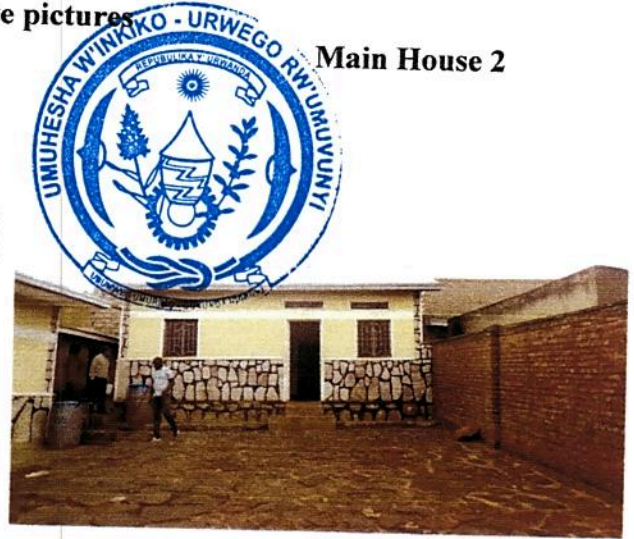

Main House 2